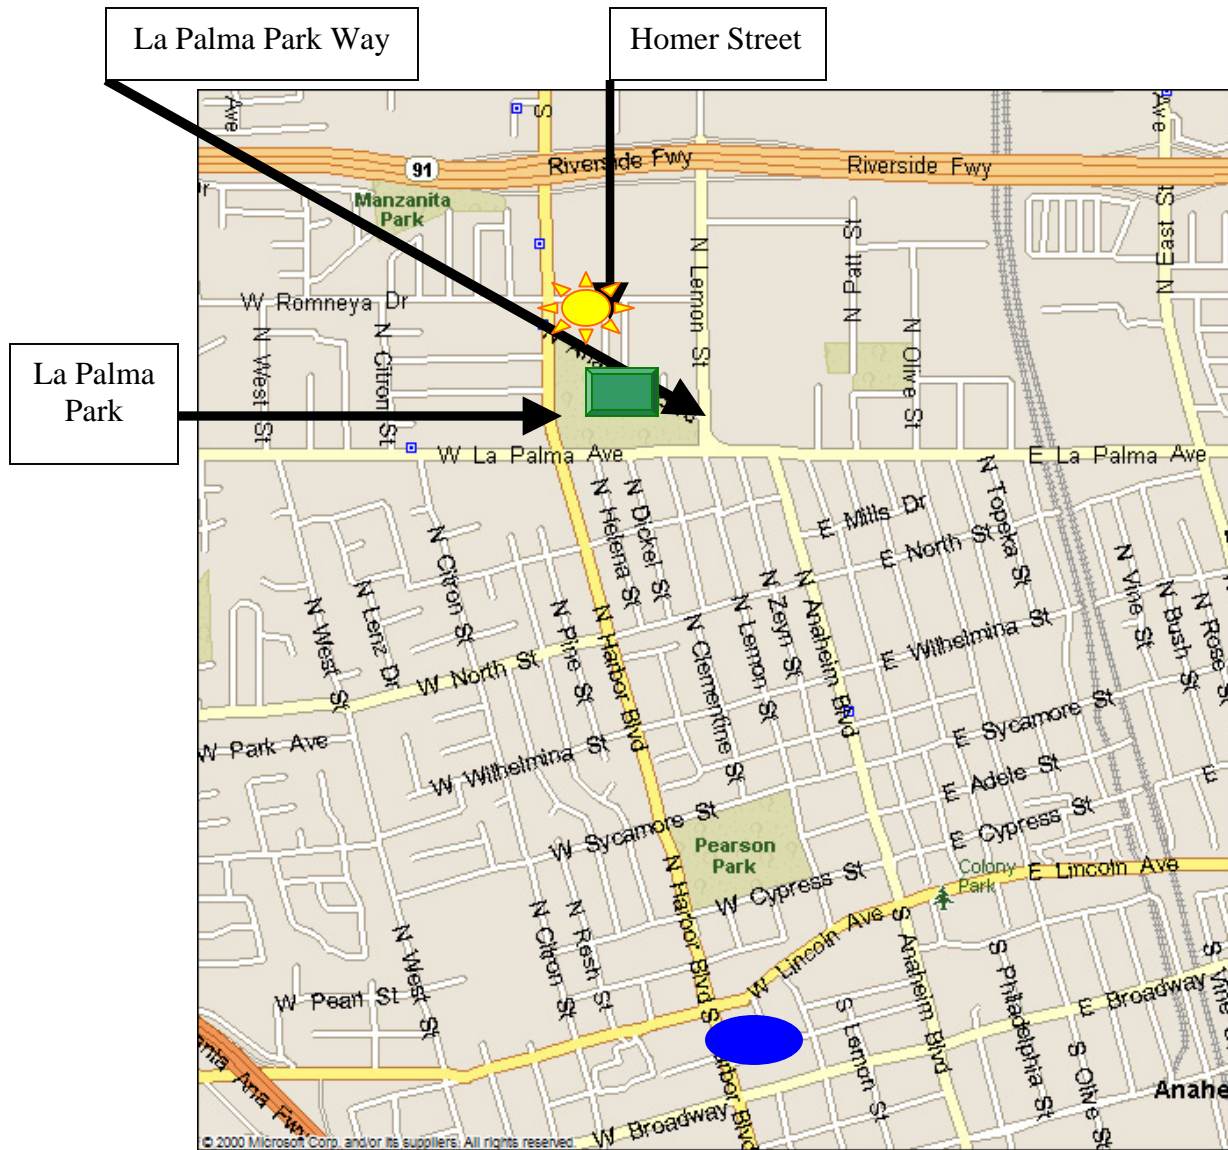

Getting To GOALS Facilities

GOALS Headquarters is located just a block south of the 91 Freeway, Harbor Blvd. Exit in north central Anaheim. The GOALS Dreamscape facility and GOALS Gym adjoins the Headquarters, GOALS Gardens indoor arena is directly across La Palma Park Way inside La Palma Park and the Anaheim ICE Arena lies 1 mile directly south of GOALS Headquarters. The Headquarters and Dreamscape span an entire block from Romneya Street on the north to La Palma Park Way on the south between Homer street on the on east and Harbor Blvd. on the west.